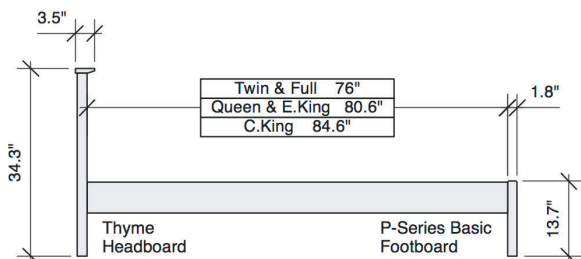

THYME HEADBOARD

P-SERIES BASIC FOOTBOARD

SIDE VIEW

Headboard - Box 1 of 4

	Box H	Box W	Box L	Cubes	Net Wt.	Gr. Wt.
Twin	110mm	930mm	1255mm	0.128m3	9.0Kg	11.0Kg
PH-THY-TWN-Full	4.3"	36.6"	49.4"	4.53cuft	19.8lb	24.3lb
Full	110mm	930mm	1630mm	0.167m3	12.0Kg	14.0Kg
PH-THY-FUL-Queen	4.3"	36.6"	64.2"	5.89cuft	26.5lb	30.9lb
Queen	110mm	930mm	1785mm	0.183m3	12.5Kg	15.0Kg
PH-THY-QEN-Eastern King	4.3"	36.6"	70.3"	6.45cuft	27.6lb	33.1lb
Eastern King	110mm	930mm	2230mm	0.228m3	15.0Kg	18.0Kg
PH-THY-EKG-California King	4.3"	36.6"	87.8"	8.06cuft	33.1lb	39.7lb
California King	105mm	950mm	2070mm	0.206m3	13.0Kg	17.5Kg
PH-THY-CKG-	4.1"	37.4"	81.5"	7.29cuft	28.7lb	38.6lb

P-Series Rails - Box 3 of 4

	Box H	Box W	Box L	Cubes	Net Wt.	Gr. Wt.
Twin	92mm	215mm	1980mm	0.039m3	10.0Kg	11.5Kg
PQ-TWN-Full	3.6"	8.5"	78.0"	1.38cuft	22.0lb	25.4lb
Full	115mm	220mm	1980mm	0.050m3	11.5Kg	13.5Kg
PQ-FUL-Queen	4.5"	8.7"	78.0"	1.77cuft	25.4lb	29.8lb
Queen	115mm	220mm	2110mm	0.053m3	12.0Kg	14.0Kg
PQ-QEN-Eastern King	4.5"	8.7"	83.1"	1.89cuft	26.5lb	30.9lb
Eastern King	115mm	220mm	2110mm	0.053m3	12.0Kg	14.0Kg
PQ-EKG-California King	4.5"	8.7"	83.1"	1.89cuft	26.5lb	30.9lb
California King	115mm	220mm	2210mm	0.056m3	12.5Kg	14.5Kg
PQ-CKG-	4.5"	8.7"	87.0"	1.97cuft	27.6lb	32.0lb

Slats - Box 4 of 4

	Box H	Box W	Box L	Cubes	Net Wt.	Gr. Wt.
Twin	115mm	215mm	1050mm	0.026m3	9.0Kg	9.5Kg
PS-TWN-Full	4.5"	8.5"	41.3"	0.92cuft	19.8lb	20.9lb
Full	115mm	215mm	1430mm	0.035m3	12.0Kg	12.5Kg
PS-FUL-Queen	4.5"	8.5"	56.3"	1.25cuft	26.5lb	27.6lb
Queen	115mm	215mm	1580mm	0.039m3	14.0Kg	15.0Kg
PS-QEN-Eastern King	4.5"	8.5"	62.2"	1.38cuft	30.9lb	33.1lb
Eastern King	115mm	215mm	2040mm	0.050m3	21.5Kg	22.5Kg
PS-EKG-California King	4.5"	8.5"	80.3"	1.78cuft	47.4lb	49.6lb
California King	115mm	230mm	1890mm	0.050m3	18.5Kg	19.5Kg
PS-CKG-	4.5"	9.1"	74.4"	1.77cuft	40.8lb	43.0lb