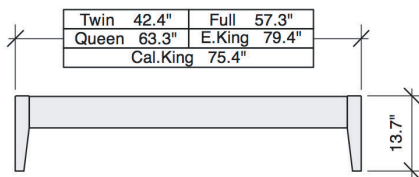

THYME HEADBOARD

P-SERIES BASIC FOOTBOARD

SIDE VIEW

Headboard - Box 1 of 4

	Box H	Box W	Box L	Cubes	Net Wt.	Gr. Wt.
Twin	110mm	930mm	1255mm	0.128m3	9.0Kg	11.0Kg
PH-THY-TWN-Full	4.3"	36.6"	49.4"	4.53cuft	19.8lb	24.3lb
Full	110mm	930mm	1630mm	0.167m3	12.0Kg	14.0Kg
PH-THY-FUL-Queen	4.3"	36.6"	64.2"	5.89cuft	26.5lb	30.9lb
Queen	110mm	930mm	1785mm	0.183m3	12.5Kg	15.0Kg
PH-THY-QEN-Eastern King	4.3"	36.6"	70.3"	6.45cuft	27.6lb	33.1lb
Eastern King	110mm	930mm	2230mm	0.228m3	15.0Kg	18.0Kg
PH-THY-EKG-California King	4.3"	36.6"	87.8"	8.06cuft	33.1lb	39.7lb
California King	105mm	950mm	2070mm	0.206m3	13.0Kg	17.5Kg
PH-THY-CKG-	4.1"	37.4"	81.5"	7.29cuft	28.7lb	38.6lb

P-Series Rails - Box 3 of 4

	Box H	Box W	Box L	Cubes	Net Wt.	Gr. Wt.
Twin	92mm	215mm	1980mm	0.039m3	10.0Kg	11.5Kg
PQ-TWN-Full	3.6"	8.5"	78.0"	1.38cuft	22.0lb	25.4lb
Full	115mm	220mm	1980mm	0.050m3	11.5Kg	13.5Kg
PQ-FUL-Queen	4.5"	8.7"	78.0"	1.77cuft	25.4lb	29.8lb
Queen	115mm	220mm	2110mm	0.053m3	12.0Kg	14.0Kg
PQ-QEN-Eastern King	4.5"	8.7"	83.1"	1.89cuft	26.5lb	30.9lb
Eastern King	115mm	220mm	2110mm	0.053m3	12.0Kg	14.0Kg
PQ-EKG-California King	4.5"	8.7"	83.1"	1.89cuft	26.5lb	30.9lb
California King	115mm	220mm	2210mm	0.056m3	12.5Kg	14.5Kg
PQ-CKG-	4.5"	8.7"	87.0"	1.97cuft	27.6lb	32.0lb

Slats - Box 4 of 4

	Box H	Box W	Box L	Cubes	Net Wt.	Gr. Wt.
Twin	115mm	215mm	1050mm	0.026m3	9.0Kg	9.5Kg
PS-TWN-Full	4.5"	8.5"	41.3"	0.92cuft	19.8lb	20.9lb
Full	115mm	215mm	1430mm	0.035m3	12.0Kg	12.5Kg
PS-FUL-Queen	4.5"	8.5"	56.3"	1.25cuft	26.5lb	27.6lb
Queen	115mm	215mm	1580mm	0.039m3	14.0Kg	15.0Kg
PS-QEN-Eastern King	4.5"	8.5"	62.2"	1.38cuft	30.9lb	33.1lb
Eastern King	115mm	215mm	2040mm	0.050m3	21.5Kg	22.5Kg
PS-EKG-California King	4.5"	8.5"	80.3"	1.78cuft	47.4lb	49.6lb
California King	115mm	230mm	1890mm	0.050m3	18.5Kg	19.5Kg
PS-CKG-	4.5"	9.1"	74.4"	1.77cuft	40.8lb	43.0lb