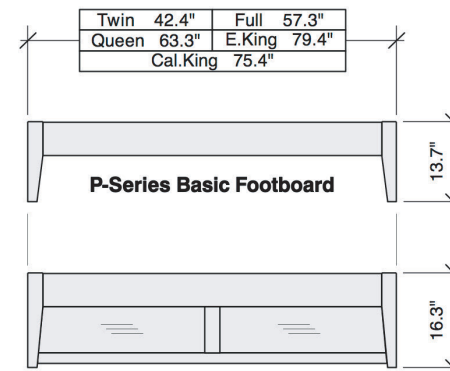

P-Series Basic Footboard

P-Series Basic Footboard - Box 2 of 4

	Box H	Box W	Box L	Cubes	Net Wt.	Gr. Wt.
Twin	60mm	405mm	1150mm	0.028m3	6.0Kg	7.0Kg
PF-BAS-TWN-Full	2.4"	15.9"	45.3"	0.99cuft	13.2lb	15.4lb
Full	60mm	405mm	1540mm	0.037m3	7.0Kg	8.0Kg
PF-BAS-FUL-Queen	2.4"	15.9"	60.6"	1.32cuft	15.4lb	17.6lb
Queen	60mm	405mm	1675mm	0.041m3	7.5Kg	9.0Kg
PF-BAS-QEN-Eastern King	2.4"	15.9"	65.9"	1.44cuft	16.5lb	19.8lb
Eastern King	60mm	405mm	2140mm	0.052m3	8.5Kg	10.5Kg
PF-BAS-EKG-California King	2.4"	15.9"	84.3"	1.84cuft	18.7lb	23.1lb
California King	57mm	428mm	1994mm	0.049m3	8.0Kg	10.0Kg
PF-BAS-CKG-	2.2"	16.9"	78.5"	1.72cuft	17.6lb	22.0lb

K-Series Basic Footboard - Box 2 of 4

	Box H	Box W	Box L	Cubes	Net Wt.	Gr. Wt.
Twin	50mm	485mm	1155mm	0.028m3	5.0Kg	7.0Kg
KF-BAS-TWN-Full	2.0"	19.1"	45.5"	0.99cuft	11.0lb	15.4lb
Full	50mm	485mm	1530mm	0.037m3	7.0Kg	9.0Kg
KF-BAS-FUL-Queen	2.0"	19.1"	60.2"	1.31cuft	15.4lb	19.8lb
Queen	60mm	500mm	1695mm	0.051m3	10.0Kg	12.0Kg
KF-BAS-QEN-Eastern King	2.4"	19.7"	66.7"	1.80cuft	22.0lb	26.5lb
Eastern King	60mm	485mm	2075mm	0.060m3	12.0Kg	15.0Kg
KF-BAS-EKG-California King	2.4"	19.1"	81.7"	2.13cuft	26.5lb	33.1lb
California King	57mm	475mm	1955mm	0.053m3	12.0Kg	15.0Kg
KF-BAS-CKG-	2.2"	18.7"	77.0"	1.87cuft	26.5lb	33.1lb

Assembled Product and Carton Dimensions*

*Please Note The Above Weights and Measures may be subject to change without notice.

SPICES BEDROOM COLLECTION

Night & Day Furniture
www.nightanddayfurniture.com

Tamarind