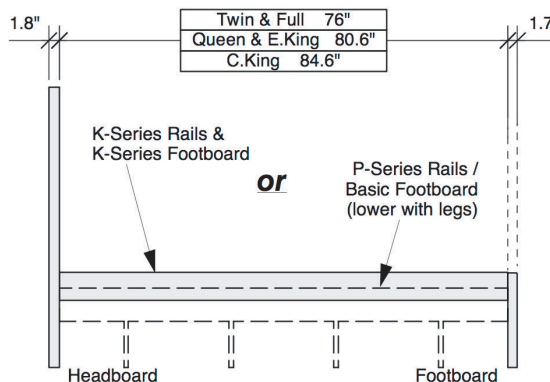

**Tamarind Headboard**

**Dual System Tamarind Headboard - Box 1 of 4**

	Box H	Box W	Box L	Cubes	Net Wt.	Gr. Wt.
Twin	60mm	1270mm	1130mm	0.086m3	19.0Kg	21.0Kg
KH-TAM-TWN-Full	2.4"	50.0"	44.5"	3.04cuft	41.9lb	46.3lb
Full	60mm	1270mm	1515mm	0.115m3	25.0Kg	27.0Kg
KH-TAM-FUL-Queen	2.4"	50.0"	59.6"	4.08cuft	55.1lb	59.5lb
Queen	60mm	1270mm	1660mm	0.126m3	26.0Kg	28.0Kg
KH-TAM-QEN-Eastern King	2.4"	50.0"	65.4"	4.47cuft	57.3lb	61.7lb
Eastern King	60mm	1270mm	2077mm	0.158m3	32.0Kg	34.0Kg
KH-TAM-EKG-California King	2.4"	50.0"	81.8"	5.59cuft	70.5lb	75.0lb
California King	60mm	1270mm	1965mm	0.150m3	27.0Kg	29.0Kg
KH-TAM-CKG-	2.4"	50.0"	77.4"	5.29cuft	59.5lb	63.9lb

**P-Series & K-Series Slats - Box 4 of 4**

	Box H	Box W	Box L	Cubes	Net Wt.	Gr. Wt.
Twin	115mm	215mm	1050mm	0.026m3	9.0Kg	9.5Kg
PS-TWN	4.5"	8.5"	41.3"	0.92cuft	19.8lb	20.9lb
Full	115mm	215mm	1430mm	0.035m3	12.0Kg	12.5Kg
PS-FUL	4.5"	8.5"	56.3"	1.25cuft	26.5lb	27.6lb
Queen	115mm	215mm	1580mm	0.039m3	14.0Kg	15.0Kg
PS-QEN	4.5"	8.5"	62.2"	1.38cuft	30.9lb	33.1lb
Eastern King	115mm	215mm	2040mm	0.050m3	21.5Kg	22.5Kg
PS-EKG	4.5"	8.5"	80.3"	1.78cuft	47.4lb	49.6lb
California King	115mm	230mm	1890mm	0.050m3	18.5Kg	19.5Kg
PS-CKG	4.5"	9.1"	74.4"	1.77cuft	40.8lb	43.0lb

**Rails Side View**

**P-Series Rails - Box 3 of 4**

	Box H	Box W	Box L	Cubes	Net Wt.	Gr. Wt.
Twin	92mm	220mm	1980mm	0.040m3	10.0Kg	11.5Kg
PQ-TWN-Full	3.6"	8.7"	78.0"	1.42cuft	22.0lb	25.4lb
Full	115mm	220mm	1980mm	0.050m3	11.5Kg	13.5Kg
PQ-FUL-Queen/Eastern King	4.5"	8.7"	78.0"	1.77cuft	25.4lb	29.8lb
Queen/Eastern King	115mm	220mm	2110mm	0.053m3	12.0Kg	14.0Kg
PQ-QEN/EKG-California King	4.5"	8.7"	83.1"	1.89cuft	26.5lb	30.9lb
California King	115mm	220mm	2210mm	0.056m3	12.5Kg	14.5Kg
PQ-CKG-	4.5"	8.7"	87.0"	1.97cuft	27.6lb	32.0lb