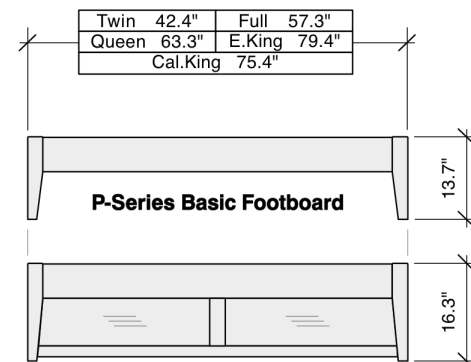

K-Series Basic Footboard

P-Series Basic Footboard - Box 2 of 4

	Box H	Box W	Box L	Cubes	Net Wt.	Gr. Wt.
Twin	60mm	405mm	1150mm	0.028m3	6.0Kg	7.0Kg
PF-BAS-TWN-	2.4"	15.9"	45.3"	0.99cuft	13.2lb	15.4lb
Full	60mm	405mm	1540mm	0.037m3	7.0Kg	8.0Kg
PF-BAS-FUL-	2.4"	15.9"	60.6"	1.32cuft	15.4lb	17.6lb
Queen	60mm	405mm	1675mm	0.041m3	7.5Kg	9.0Kg
PF-BAS-QEN-	2.4"	15.9"	65.9"	1.44cuft	16.5lb	19.8lb
Eastern King	60mm	405mm	2140mm	0.052m3	8.5Kg	10.5Kg
PF-BAS-EKG-	2.4"	15.9"	84.3"	1.84cuft	18.7lb	23.1lb
California King	57mm	428mm	1994mm	0.049m3	8.0Kg	10.0Kg
PF-BAS-CKG-	2.2"	16.9"	78.5"	1.72cuft	17.6lb	22.0lb

K-Series Basic Footboard - Box 2 of 4

	Box H	Box W	Box L	Cubes	Net Wt.	Gr. Wt.
Twin	50mm	485mm	1155mm	0.028m3	5.0Kg	7.0Kg
KF-BAS-TWN-	2.0"	19.1"	45.5"	0.99cuft	11.0lb	15.4lb
Full	50mm	485mm	1530mm	0.037m3	7.0Kg	9.0Kg
KF-BAS-FUL-	2.0"	19.1"	60.2"	1.31cuft	15.4lb	19.8lb
Queen	60mm	500mm	1695mm	0.051m3	10.0Kg	12.0Kg
KF-BAS-QEN-	2.4"	19.7"	66.7"	1.80cuft	22.0lb	26.5lb
Eastern King	60mm	485mm	2075mm	0.060m3	12.0Kg	15.0Kg
KF-BAS-EKG-	2.4"	19.1"	81.7"	2.13cuft	26.5lb	33.1lb
California King	57mm	475mm	1955mm	0.053m3	12.0Kg	15.0Kg
KF-BAS-CKG-	2.2"	18.7"	77.0"	1.87cuft	26.5lb	33.1lb

Assembled Product and Carton Dimensions*

*Please Note The Above Weights and Measures may be subject to change without notice.

SPICES BEDROOM COLLECTION

Night & Day Furniture
www.nightanddayfurniture.com

Solstice