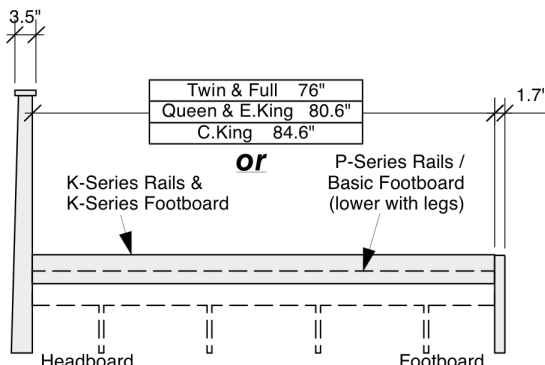

**Solstice Headboard**

**Dual System Solstice Headboard - Box 1 of 4**

|                 | Box H | Box W  | Box L  | Cubes    | Net Wt. | Gr. Wt. |
|-----------------|-------|--------|--------|----------|---------|---------|
| Twin            | 102mm | 1190mm | 1245mm | 0.151m3  | 18.0Kg  | 21.0Kg  |
| PH-SOL-TWN-     | 4.0"  | 46.9"  | 49.0"  | 5.34cuft | 39.7lb  | 46.3lb  |
| Full            | 102mm | 1190mm | 1625mm | 0.197m3  | 21.0Kg  | 25.0Kg  |
| PH-SOL-FUL-     | 4.0"  | 46.9"  | 64.0"  | 6.97cuft | 46.3lb  | 55.1lb  |
| Queen           | 102mm | 1190mm | 1775mm | 0.215m3  | 22.0Kg  | 26.0Kg  |
| PH-SOL-QEN-     | 4.0"  | 46.9"  | 69.9"  | 7.61cuft | 48.5lb  | 57.3lb  |
| Eastern King    | 102mm | 1190mm | 2235mm | 0.271m3  | 26.0Kg  | 31.0Kg  |
| PH-SOL-EKG-     | 4.0"  | 46.9"  | 88.0"  | 9.58cuft | 57.3lb  | 68.3lb  |
| California King | 102mm | 1190mm | 2080mm | 0.252m3  | 34.0Kg  | 39.0Kg  |
| PH-SOL-CKG-     | 4.0"  | 46.9"  | 81.9"  | 8.92cuft | 75.0lb  | 86.0lb  |

**P-Series & K-Series Slats - Box 4 of 4**

|                 | Box H | Box W | Box L  | Cubes    | Net Wt. | Gr. Wt. |
|-----------------|-------|-------|--------|----------|---------|---------|
| Twin            | 115mm | 215mm | 1050mm | 0.026m3  | 9.0Kg   | 9.5Kg   |
| PS-TWN          | 4.5"  | 8.5"  | 41.3"  | 0.92cuft | 19.8lb  | 20.9lb  |
| Full            | 115mm | 215mm | 1430mm | 0.035m3  | 12.0Kg  | 12.5Kg  |
| PS-FUL          | 4.5"  | 8.5"  | 56.3"  | 1.25cuft | 26.5lb  | 27.6lb  |
| Queen           | 115mm | 215mm | 1580mm | 0.039m3  | 14.0Kg  | 15.0Kg  |
| PS-QEN          | 4.5"  | 8.5"  | 62.2"  | 1.38cuft | 30.9lb  | 33.1lb  |
| Eastern King    | 115mm | 215mm | 2040mm | 0.050m3  | 21.5Kg  | 22.5Kg  |
| PS-EKG          | 4.5"  | 8.5"  | 80.3"  | 1.78cuft | 47.4lb  | 49.6lb  |
| California King | 115mm | 230mm | 1890mm | 0.050m3  | 18.5Kg  | 19.5Kg  |
| PS-CKG          | 4.5"  | 9.1"  | 74.4"  | 1.77cuft | 40.8lb  | 43.0lb  |