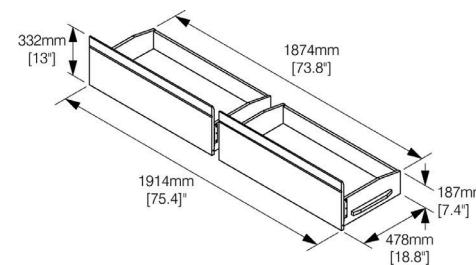

**Optional Trundle Bed (Packed in 2 Boxes)**

	Box H	Box W	Box L	Cubes	Net Wt.	Gr. Wt.
Rails - Box 1 of 2 (YT1-TWN-)	90mm	335mm	1915mm	0.058m3	12.8Kg	14.2Kg
	3.5"	13.2"	75.4"	2.04cuft	28.1lb	31.3lb
Slats - Box 2 of 2 (YT2-TWN-)	72mm	254mm	994mm	0.018m3	7.4Kg	7.7Kg
	2.8"	10.0"	39.1"	0.64cuft	16.3lb	17.0lb

**Sesame Twin Twin Bunk (Packed in 4 Boxes)**

	Box H	Box W	Box L	Cubes	Net Wt.	Gr. Wt.
Panels - Box 1 of 4 (PBB-SES-1-)	94mm	310mm	970mm	0.028m3	13.7Kg	14.5Kg
	3.7"	12.2"	38.2"	1.00cuft	30.2lb	32.0lb
Posts - Box 2 of 4 (PBB-SES-2-)	120mm	230mm	827mm	0.023m3	12.6Kg	13.3Kg
	4.7"	9.1"	32.6"	0.81cuft	27.8lb	29.3lb
Ladder and Rails - Box 3 of 4 (PBB-SES-3-)	114mm	214mm	1945mm	0.047m3	17.0Kg	18.0Kg
	4.5"	8.4"	76.6"	1.68cuft	37.5lb	39.7lb
Slats - Box 4 of 4 (PBB-SES-4-)	126mm	264mm	1004mm	0.033m3	15.0Kg	16.0Kg
	5.0"	10.4"	39.5"	1.18cuft	33.1lb	35.3lb

**Optional Storage Drawers (1 Pair)**

	Box H	Box W	Box L	Cubes	Net Wt.	Gr. Wt.
YDR-	79mm	518mm	968mm	0.040m3	20.0Kg	21.1Kg
	3.1"	20.4"	38.1"	1.40cuft	44.1lb	46.4lb

**Assembled Product and Carton Dimensions\***