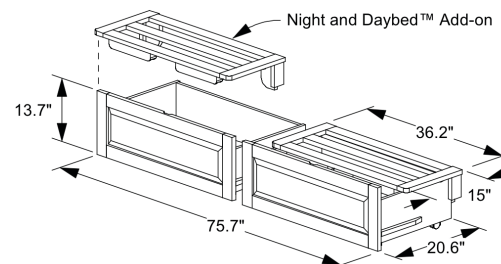

Seagull Daybed Arms - Box 1 of 3

	Box H	Box W	Box L	Cubes	Net Wt.	Gr. Wt.
DBA-SEG-	108mm	1030mm	1140mm	0.127m3	23.5Kg	25.5Kg
	4.3"	40.6"	44.9"	4.48cuft	51.8lb	56.2lb

Seagull Daybed Back Panel - Box 2 of 3

	Box H	Box W	Box L	Cubes	Net Wt.	Gr. Wt.
DBP-SEG-	32mm	685mm	2010mm	0.044m3	7.5Kg	8.5Kg
	1.3"	27.0"	79.1"	1.56cuft	16.5lb	18.7lb

Daybed Rails & Slats - Box 3 of 3

	Box H	Box W	Box L	Cubes	Net Wt.	Gr. Wt.
DBR-TWN-	115mm	255mm	1990mm	0.058m3	16.0Kg	18.0Kg
	4.5"	10.0"	78.3"	2.06cuft	35.3lb	39.7lb

Cinnamon Storage Drawers (1 Pair per box)

	Box H	Box W	Box L	Cubes	Net Wt.	Gr. Wt.
PDR-TWN/FUL-	124mm	512mm	1062mm	0.067m3	23.0Kg	24.0Kg
	4.9"	20.2"	41.8"	2.38cuft	50.7lb	52.9lb

Night and Daybed™ Add-on for Cinnamon Storage Drawers (1 Pair per box)