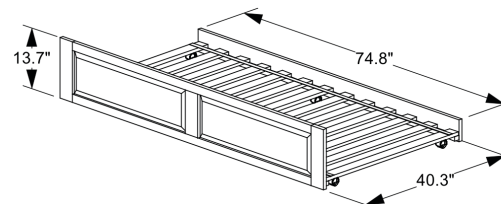

Seagull Daybed Arms - Box 1 of 3

	Box H	Box W	Box L	Cubes	Net Wt.	Gr. Wt.
DBA-SEG-	108mm	1030mm	1140mm	0.127m3	23.5Kg	25.5Kg
	4.3"	40.6"	44.9"	4.48cuft	51.8lb	56.2lb

Seagull Daybed Back Panel - Box 2 of 3

	Box H	Box W	Box L	Cubes	Net Wt.	Gr. Wt.
DBP-SEG-	32mm	685mm	2010mm	0.044m3	7.5Kg	8.5Kg
	1.3"	27.0"	79.1"	1.56cuft	16.5lb	18.7lb

Daybed Rails & Slats - Box 3 of 3

	Box H	Box W	Box L	Cubes	Net Wt.	Gr. Wt.
DBR-TWN-	115mm	255mm	1990mm	0.058m3	16.0Kg	18.0Kg
	4.5"	10.0"	78.3"	2.06cuft	35.3lb	39.7lb

Cinnamon Storage Drawers (1 Pair per box)

	Box H	Box W	Box L	Cubes	Net Wt.	Gr. Wt.
PDR-TWN/FUL-	124mm	512mm	1062mm	0.067m3	23.0Kg	24.0Kg
	4.9"	20.2"	41.8"	2.38cuft	50.7lb	52.9lb

Night and Daybed™ Add-on for Cinnamon Storage Drawers (1 Pair per box)

	Box H	Box W	Box L	Cubes	Net Wt.	Gr. Wt.
DB-ADD	70mm	430mm	970mm	0.029m3	10.0Kg	10.9Kg
	2.8"	16.9"	38.2"	1.03cuft	22.0lb	24.0lb

Cinnamon Trundle Bed (Packed in 2 Boxes)

	Box H	Box W	Box L	Cubes	Net Wt.	Gr. Wt.
Rails - Box 1 of 2	100mm	380mm	1970mm	0.075m3	13.0Kg	15.0Kg
PBT1-TWN-	3.9"	15.0"	77.6"	2.64cuft	28.7lb	33.1lb
Slats - Box 2 of 2	130mm	160mm	1030mm	0.021m3	8.5Kg	9.5Kg
PBT2-TWN-	5.1"	6.3"	40.6"	0.76cuft	18.7lb	20.9lb