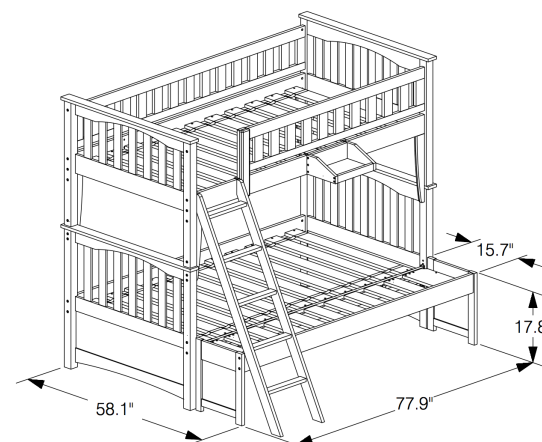

Sailboat Twin Twin Bunk

Sailboat Twin Twin Bunk (Packed in 3 Boxes)

|                                | Box H | Box W  | Box L  | Cubes    | Net Wt. | Gr. Wt. |
|--------------------------------|-------|--------|--------|----------|---------|---------|
| Head & Footboards - Box 1 of 3 | 165mm | 1005mm | 1225mm | 0.203m3  | 36.0Kg  | 39.0Kg  |
| PBH-SAL-                       | 6.5"  | 39.6"  | 48.2"  | 7.17cuft | 79.4lb  | 86.0lb  |
| Ladder & Rails - Box 2 of 3    | 140mm | 370mm  | 2015mm | 0.104m3  | 33.0Kg  | 35.0Kg  |
| PBR-                           | 5.5"  | 14.6"  | 79.3"  | 3.69cuft | 72.8lb  | 77.2lb  |
| Slats - Box 3 of 3             | 215mm | 230mm  | 1050mm | 0.052m3  | 25.0Kg  | 26.0Kg  |
| PBS                            | 8.5"  | 9.1"   | 41.3"  | 1.83cuft | 55.1lb  | 57.3lb  |

Sailboat Twin Full Bunk : Extension Kit

Sailboat Twin Full Bunk

|                         | Box H | Box W | Box L  | Cubes    | Net Wt. | Gr. Wt. |
|-------------------------|-------|-------|--------|----------|---------|---------|
| Twin Full Extension Kit | 90mm  | 510mm | 2000mm | 0.092m3  | 14.5Kg  | 17.0Kg  |
| PBX-TWN/FUL-            | 3.5"  | 20.1" | 78.7"  | 3.24cuft | 32.0lb  | 37.5lb  |

Chesapeake Storage Drawers (1 Pair per Box)

|              | Box H | Box W | Box L  | Cubes    | Net Wt. | Gr. Wt. |
|--------------|-------|-------|--------|----------|---------|---------|
| Twin/Full    | 115mm | 530mm | 1060mm | 0.065m3  | 25.5Kg  | 28.0Kg  |
| PDR-TWN/FUL- | 4.5"  | 20.9" | 41.7"  | 2.28cuft | 56.2lb  | 61.7lb  |