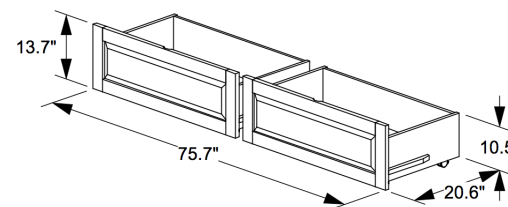

Sailboat Twin Twin Bunk

Sailboat Twin Twin Bunk (Packed in 3 Boxes)

|                                | Box H | Box W  | Box L  | Cubes    | Net Wt. | Gr. Wt. |
|--------------------------------|-------|--------|--------|----------|---------|---------|
| Head & Footboards - Box 1 of 3 | 165mm | 1005mm | 1225mm | 0.203m3  | 36.0Kg  | 39.0Kg  |
| PBH-SAL-                       | 6.5"  | 39.6"  | 48.2"  | 7.17cuft | 79.4lb  | 86.0lb  |
| Ladder & Rails - Box 2 of 3    | 140mm | 370mm  | 2015mm | 0.104m3  | 33.0Kg  | 35.0Kg  |
| PBR-                           | 5.5"  | 14.6"  | 79.3"  | 3.69cuft | 72.8lb  | 77.2lb  |
| Slats - Box 3 of 3             | 215mm | 230mm  | 1050mm | 0.052m3  | 25.0Kg  | 26.0Kg  |
| PBS                            | 8.5"  | 9.1"   | 41.3"  | 1.83cuft | 55.1lb  | 57.3lb  |

Sailboat Twin Full Bunk : Extension Kit

Sailboat Twin Full Bunk

|                         | Box H | Box W | Box L  | Cubes    | Net Wt. | Gr. Wt. |
|-------------------------|-------|-------|--------|----------|---------|---------|
| Twin Full Extension Kit | 90mm  | 510mm | 2000mm | 0.092m3  | 14.5Kg  | 17.0Kg  |
| PBX-TWN/FUL-            | 3.5"  | 20.1" | 78.7"  | 3.24cuft | 32.0lb  | 37.5lb  |

Chesapeake Storage Drawers (1 Pair per Box)

|              | Box H | Box W | Box L  | Cubes    | Net Wt. | Gr. Wt. |
|--------------|-------|-------|--------|----------|---------|---------|
| Twin/Full    | 115mm | 530mm | 1060mm | 0.065m3  | 25.5Kg  | 28.0Kg  |
| PDR-TWN/FUL- | 4.5"  | 20.9" | 41.7"  | 2.28cuft | 56.2lb  | 61.7lb  |

Assembled Product and Carton Dimensions\*

\*Please Note The Above Weights and Measures may be subject to change without notice.