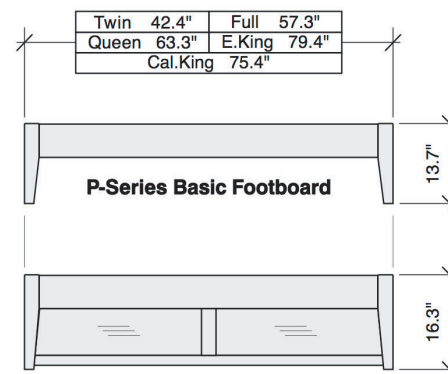

K-Series Basic Footboard

P-Series Footboard - Box 2 of 4

	Box H	Box W	Box L	Cubes	Net Wt.	Gr. Wt.
Twin	60mm	405mm	1150mm	0.028m3	6.0Kg	7.0Kg
PF-BAS-TWN-	2.4"	15.9"	45.3"	0.99cuft	13.2lb	15.4lb
Full	60mm	405mm	1540mm	0.037m3	7.0Kg	8.0Kg
PF-BAS-FUL-	2.4"	15.9"	60.6"	1.32cuft	15.4lb	17.6lb
Queen	60mm	405mm	1675mm	0.041m3	7.5Kg	9.0Kg
PF-BAS-QEN-	2.4"	15.9"	65.9"	1.44cuft	16.5lb	19.8lb
Eastern King	60mm	405mm	2140mm	0.052m3	8.5Kg	10.5Kg
PF-BAS-EKG-	2.4"	15.9"	84.3"	1.84cuft	18.7lb	23.1lb
California King	57mm	428mm	1994mm	0.049m3	8.0Kg	10.0Kg
PF-BAS-CKG-	2.2"	16.9"	78.5"	1.72cuft	17.6lb	22.0lb

K-Series Footboard - Box 2 of 4

	Box H	Box W	Box L	Cubes	Net Wt.	Gr. Wt.
Twin	50mm	485mm	1155mm	0.028m3	5.0Kg	7.0Kg
KF-BAS-TWN-	2.0"	19.1"	45.5"	0.99cuft	11.0lb	15.4lb
Full	50mm	485mm	1530mm	0.037m3	7.0Kg	9.0Kg
KF-BAS-FUL-	2.0"	19.1"	60.2"	1.31cuft	15.4lb	19.8lb
Queen	60mm	500mm	1695mm	0.051m3	10.0Kg	12.0Kg
KF-BAS-QEN-	2.4"	19.7"	66.7"	1.80cuft	22.0lb	26.5lb
Eastern King	60mm	485mm	2075mm	0.060m3	12.0Kg	15.0Kg
KF-BAS-EKG-	2.4"	19.1"	81.7"	2.13cuft	26.5lb	33.1lb
California King	57mm	475mm	1955mm	0.053m3	12.0Kg	15.0Kg
KF-BAS-CKG-	2.2"	18.7"	77.0"	1.87cuft	26.5lb	33.1lb

Assembled Product and Carton Dimensions*

*Please Note The Above Weights and Measures may be subject to change without notice.

SPICES BEDROOM COLLECTION