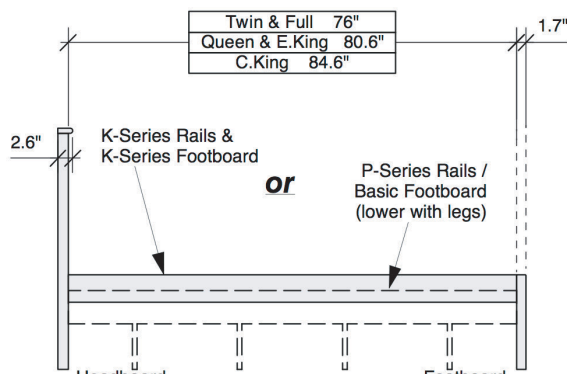

**Rosemary Headboard**

**Dual System Rosemary Headboard - Box 1 of 4**

	Box H	Box W	Box L	Cubes	Net Wt.	Gr. Wt.
Twin	75mm	1120mm	1211mm	0.102m3	10.0Kg	12.0Kg
KH-RMY-TWN-	3.0"	44.1"	47.7"	3.59cuft	22.0lb	26.5lb
Full	75mm	1120mm	1591mm	0.134m3	14.0Kg	16.0Kg
KH-RMY-FUL-	3.0"	44.1"	62.6"	4.72cuft	30.9lb	35.3lb
Queen	75mm	1120mm	1742mm	0.146m3	16.0Kg	18.0Kg
KH-RMY-QEN-	3.0"	44.1"	68.6"	5.17cuft	35.3lb	39.7lb
Eastern King	75mm	1120mm	2151mm	0.181m3	18.0Kg	21.0Kg
KH-RMY-EKG-	3.0"	44.1"	84.7"	6.38cuft	39.7lb	46.3lb
California King	80mm	1090mm	2020mm	0.176m3	17.0Kg	19.0Kg
KH-RMY-CKG-	3.1"	42.9"	79.5"	6.22cuft	37.5lb	41.9lb

**Slats - Box 4 of 4**

	Box H	Box W	Box L	Cubes	Net Wt.	Gr. Wt.
Twin	115mm	215mm	1050mm	0.026m3	9.0Kg	9.5Kg
PS-TWN	4.5"	8.5"	41.3"	0.92cuft	19.8lb	20.9lb
Full	115mm	215mm	1430mm	0.035m3	12.0Kg	12.5Kg
PS-FUL	4.5"	8.5"	56.3"	1.25cuft	26.5lb	27.6lb
Queen	115mm	215mm	1580mm	0.039m3	14.0Kg	15.0Kg
PS-QEN	4.5"	8.5"	62.2"	1.38cuft	30.9lb	33.1lb
Eastern King	115mm	215mm	2040mm	0.050m3	21.5Kg	22.5Kg
PS-EKG	4.5"	8.5"	80.3"	1.78cuft	47.4lb	49.6lb
California King	115mm	230mm	1890mm	0.050m3	18.5Kg	19.5Kg
PS-CKG	4.5"	9.1"	74.4"	1.77cuft	40.8lb	43.0lb

**Rails Side View**

**P-Series Rails - Box 3 of 4**

	Box H	Box W	Box L	Cubes	Net Wt.	Gr. Wt.
Twin	92mm	215mm	1980mm	0.039m3	10.0Kg	11.5Kg
PQ-TWN-	3.6"	8.5"	78.0"	1.38cuft	22.0lb	25.4lb
Full	115mm	220mm	1980mm	0.050m3	11.5Kg	13.5Kg
PQ-FUL-	4.5"	8.7"	78.0"	1.77cuft	25.4lb	29.8lb
Queen	115mm	220mm	2110mm	0.053m3	12.0Kg	14.0Kg
PQ-QEN-	4.5"	8.7"	83.1"	1.89cuft	26.5lb	30.9lb
Eastern King	115mm	220mm	2110mm	0.053m3	12.0Kg	14.0Kg
PQ-EKG-	4.5"	8.7"	83.1"	1.89cuft	26.5lb	30.9lb
California King	115mm	220mm	2210mm	0.056m3	12.5Kg	14.5Kg
PO-CKG-	4.5"	8.7"	87.0"	1.97cuft	27.6lb	32.0lb