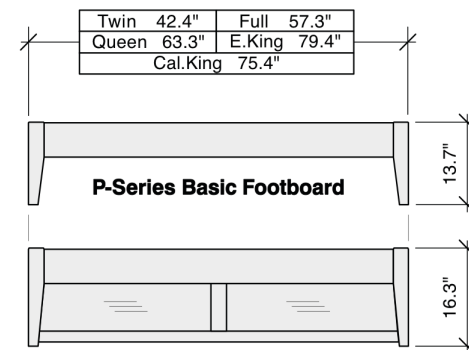

K-Series Basic Footboard

P-Series Basic Footboard - Box 2 of 4

	Box H	Box W	Box L	Cubes	Net Wt.	Gr. Wt.
Twin	60mm	405mm	1150mm	0.028m3	6.0Kg	7.0Kg
PF-BAS-TWN-	2.4"	15.9"	45.3"	0.99cuft	13.2lb	15.4lb
Full	60mm	405mm	1540mm	0.037m3	7.0Kg	8.0Kg
PF-BAS-FUL-	2.4"	15.9"	60.6"	1.32cuft	15.4lb	17.6lb
Queen	60mm	405mm	1675mm	0.041m3	7.5Kg	9.0Kg
PF-BAS-QEN-	2.4"	15.9"	65.9"	1.44cuft	16.5lb	19.8lb
Eastern King	60mm	405mm	2140mm	0.052m3	8.5Kg	10.5Kg
PF-BAS-EKG-	2.4"	15.9"	84.3"	1.84cuft	18.7lb	23.1lb
California King	57mm	428mm	1994mm	0.049m3	8.0Kg	10.0Kg
PF-BAS-CKG-	2.2"	16.9"	78.5"	1.72cuft	17.6lb	22.0lb

K-Series Basic Footboard - Box 2 of 4

	Box H	Box W	Box L	Cubes	Net Wt.	Gr. Wt.
Twin	50mm	485mm	1155mm	0.028m3	5.0Kg	7.0Kg
KF-BAS-TWN-	2.0"	19.1"	45.5"	0.99cuft	11.0lb	15.4lb
Full	50mm	485mm	1530mm	0.037m3	7.0Kg	9.0Kg
KF-BAS-FUL-	2.0"	19.1"	60.2"	1.31cuft	15.4lb	19.8lb
Queen	60mm	500mm	1695mm	0.051m3	10.0Kg	12.0Kg
KF-BAS-QEN-	2.4"	19.7"	66.7"	1.80cuft	22.0lb	26.5lb
Eastern King	60mm	485mm	2075mm	0.060m3	12.0Kg	15.0Kg
KF-BAS-EKG-	2.4"	19.1"	81.7"	2.13cuft	26.5lb	33.1lb
California King	57mm	475mm	1955mm	0.053m3	12.0Kg	15.0Kg
KF-BAS-CKG-	2.2"	18.7"	77.0"	1.87cuft	26.5lb	33.1lb

Assembled Product and Carton Dimensions*

*Please Note The Above Weights and Measures may be subject to change without notice.

SPICES BEDROOM COLLECTION