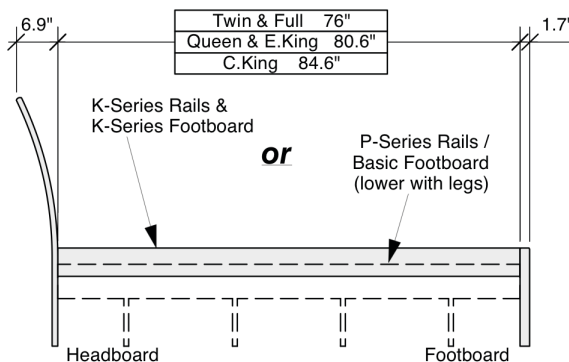

Nutmeg Headboard

Dual System Nutmeg Headboard - Box 1 of 4

	Box H	Box W	Box L	Cubes	Net Wt.	Gr. Wt.
Twin	110mm	1100mm	1215mm	0.147m3	9.5Kg	11.5Kg
PH-NUT-TWN-	4.3"	43.3"	47.8"	5.19cuft	20.9lb	25.4lb
Full	110mm	1100mm	1595mm	0.193m3	12.0Kg	14.5Kg
PH-NUT-FUL-	4.3"	43.3"	62.8"	6.82cuft	26.5lb	32.0lb
Queen	110mm	1100mm	1745mm	0.211m3	12.5Kg	15.5Kg
PH-NUT-QEN-	4.3"	43.3"	68.7"	7.46cuft	27.6lb	34.2lb
Eastern King	110mm	1100mm	2190mm	0.265m3	16.5Kg	19.0Kg
PH-NUT-EKG-	4.3"	43.3"	86.2"	9.36cuft	36.4lb	41.9lb
California King	105mm	1135mm	2035mm	0.243m3	17.0Kg	20.0Kg
PH-NUT-CKG-	4.1"	44.7"	80.1"	8.56cuft	37.5lb	44.1lb

P-Series & K-Series Slats - Box 4 of 4

	Box H	Box W	Box L	Cubes	Net Wt.	Gr. Wt.
Twin	115mm	215mm	1050mm	0.026m3	9.0Kg	9.5Kg
PS-TWN	4.5"	8.5"	41.3"	0.92cuft	19.8lb	20.9lb
Full	115mm	215mm	1430mm	0.035m3	12.0Kg	12.5Kg
PS-FUL	4.5"	8.5"	56.3"	1.25cuft	26.5lb	27.6lb
Queen	115mm	215mm	1580mm	0.039m3	14.0Kg	15.0Kg
PS-QEN	4.5"	8.5"	62.2"	1.38cuft	30.9lb	33.1lb
Eastern King	115mm	215mm	2040mm	0.050m3	21.5Kg	22.5Kg
PS-EKG	4.5"	8.5"	80.3"	1.78cuft	47.4lb	49.6lb
California King	115mm	230mm	1890mm	0.050m3	18.5Kg	19.5Kg
PS-CKG	4.5"	9.1"	74.4"	1.77cuft	40.8lb	43.0lb

RAILS Side View

P-Series Rails - Box 3 of 4

	Box H	Box W	Box L	Cubes	Net Wt.	Gr. Wt.
Twin	92mm	220mm	1980mm	0.040m3	10.0Kg	11.5Kg
PQ-TWN-	3.6"	8.7"	78.0"	1.42cuft	22.0lb	25.4lb
Full	115mm	220mm	1980mm	0.050m3	11.5Kg	13.5Kg
PQ-FUL-	4.5"	8.7"	78.0"	1.77cuft	25.4lb	29.8lb
Queen/Eastern King	115mm	220mm	2110mm	0.053m3	12.0Kg	14.0Kg
PQ-QEN/EKG-	4.5"	8.7"	83.1"	1.89cuft	26.5lb	30.9lb
California King	115mm	220mm	2210mm	0.056m3	12.5Kg	14.5Kg
PQ-CKG-	4.5"	8.7"	87.0"	1.97cuft	27.6lb	32.0lb