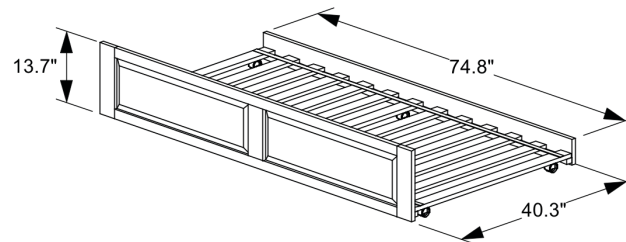

Cinnamon Twin Twin Bunk (Packed in 3 Boxes)

	Box H	Box W	Box L	Cubes	Net Wt.	Gr. Wt.
Head & Footboards - Box 1 of 3	170mm	975mm	1175mm	0.195m3	40.0Kg	43.0Kg
PBH-CIN-	6.7"	38.4"	46.3"	6.88cuft	88.2lb	94.8lb
Ladder & Rails - Box 2 of 3	210mm	510mm	1985mm	0.213m3	34.5Kg	36.5Kg
PBR-CIN-	8.3"	20.1"	78.1"	7.51cuft	76.1lb	80.5lb
Slats - Box 3 of 3	220mm	245mm	1020mm	0.055m3	16.5Kg	18.5Kg
PBS-CIN	8.7"	9.6"	40.2"	1.94cuft	36.4lb	40.8lb

Cinnamon Trundle Bed (Packed in 2 Boxes)

	Box H	Box W	Box L	Cubes	Net Wt.	Gr. Wt.
Rails - Box 1 of 2	100mm	380mm	1970mm	0.075m3	13.0Kg	15.0Kg
PBT1-TWN-	3.9"	15.0"	77.6"	2.64cuft	28.7lb	33.1lb
Slats - Box 2 of 2	130mm	160mm	1030mm	0.021m3	8.5Kg	9.5Kg
PBT2-TWN-	5.1"	6.3"	40.6"	0.76cuft	18.7lb	20.9lb

Cinnamon Storage Drawers (1 Pair per Box)

	Box H	Box W	Box L	Cubes	Net Wt.	Gr. Wt.
Twin/Full	124mm	512mm	1062mm	0.067m3	23.0Kg	24.0Kg
PDR-TWN/FUL-	4.9"	20.2"	41.8"	2.38cuft	50.7lb	52.9lb

Assembled Product and Carton Dimensions*