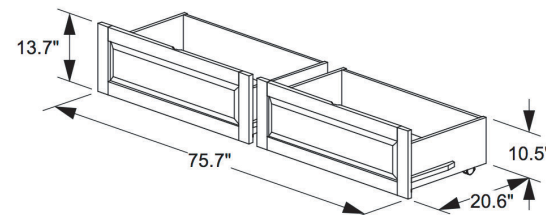

Cinnamon Twin Twin Bunk (Packed in 3 Boxes)

	Box H	Box W	Box L	Cubes	Net Wt.	Gr. Wt.
Head & Footboards - Box 1 of 3	170mm	975mm	1175mm	0.195m3	40.0Kg	43.0Kg
PBH-CIN-	6.7"	38.4"	46.3"	6.88cuft	88.2lb	94.8lb
Ladder & Rails - Box 2 of 3	210mm	510mm	1985mm	0.213m3	34.5Kg	36.5Kg
PBR-CIN-	8.3"	20.1"	78.1"	7.51cuft	76.1lb	80.5lb
Slats - Box 3 of 3	220mm	245mm	1020mm	0.055m3	16.5Kg	18.5Kg
PBS-CIN	8.7"	9.6"	40.2"	1.94cuft	36.4lb	40.8lb

Cinnamon Trundle Bed (Packed in 2 Boxes)

	Box H	Box W	Box L	Cubes	Net Wt.	Gr. Wt.
Rails - Box 1 of 2	100mm	380mm	1970mm	0.075m3	13.0Kg	15.0Kg
PBT1-TWN-	3.9"	15.0"	77.6"	2.64cuft	28.7lb	33.1lb
Slats - Box 2 of 2	130mm	160mm	1030mm	0.021m3	8.5Kg	9.5Kg
PBT2-TWN-	5.1"	6.3"	40.6"	0.76cuft	18.7lb	20.9lb

Cinnamon Storage Drawers (1 Pair per Box)

	Box H	Box W	Box L	Cubes	Net Wt.	Gr. Wt.
Twin/Full	124mm	512mm	1062mm	0.067m3	23.0Kg	24.0Kg
PDR-TWN/FUL-	4.9"	20.2"	41.8"	2.38cuft	50.7lb	52.9lb

Assembled Product and Carton Dimensions*