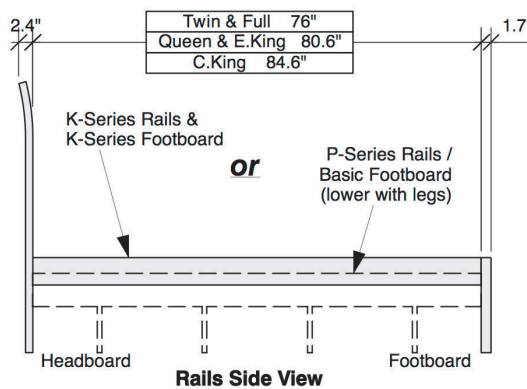

Blackpepper Headboard

Dual System Blackpepper Headboard - Box 1 of 4

	Box H	Box W	Box L	Cubes	Net Wt.	Gr. Wt.
Twin	70mm	1156mm	1260mm	0.102m3	16.0Kg	18.0Kg
PH-BPE-TWN-	2.8"	45.5"	49.6"	3.60cuft	35.3lb	39.7lb
Full	70mm	1260mm	1536mm	0.135m3	18.0Kg	20.0Kg
PH-BPE-FUL-	2.8"	49.6"	60.5"	4.78cuft	39.7lb	44.1lb
Queen	70mm	1260mm	1690mm	0.149m3	20.0Kg	24.0Kg
PH-BPE-QEN-	2.8"	49.6"	66.5"	5.26cuft	44.1lb	52.9lb
Eastern King	70mm	1260mm	2146mm	0.189m3	26.0Kg	28.0Kg
PH-BPE-EKG-	2.8"	49.6"	84.5"	6.68cuft	57.3lb	61.7lb
California King	70mm	1260mm	1995mm	0.176m3	22.0Kg	24.0Kg
PH-BPE-CKG-	2.8"	49.6"	78.5"	6.21cuft	48.5lb	52.9lb

Slats - Box 4 of 4

	Box H	Box W	Box L	Cubes	Net Wt.	Gr. Wt.
Twin	115mm	215mm	1050mm	0.026m3	9.0Kg	9.5Kg
PS-TWN	4.5"	8.5"	41.3"	0.92cuft	19.8lb	20.9lb
Full	115mm	215mm	1430mm	0.035m3	12.0Kg	12.5Kg
PS-FUL	4.5"	8.5"	56.3"	1.25cuft	26.5lb	27.6lb
Queen	115mm	215mm	1580mm	0.039m3	14.0Kg	15.0Kg
PS-QEN	4.5"	8.5"	62.2"	1.38cuft	30.9lb	33.1lb
Eastern King	115mm	215mm	2040mm	0.050m3	21.5Kg	22.5Kg
PS-EKG	4.5"	8.5"	80.3"	1.78cuft	47.4lb	49.6lb
California King	115mm	230mm	1890mm	0.050m3	18.5Kg	19.5Kg
PS-CKG	4.5"	9.1"	74.4"	1.77cuft	40.8lb	43.0lb

Rails Side View

P-Series Rails - Box 3 of 4

	Box H	Box W	Box L	Cubes	Net Wt.	Gr. Wt.
Twin	92mm	215mm	1980mm	0.039m3	10.0Kg	11.5Kg
PQ-TWN-	3.6"	8.5"	78.0"	1.38cuft	22.0lb	25.4lb
Full	115mm	220mm	1980mm	0.050m3	11.5Kg	13.5Kg
PQ-FUL-	4.5"	8.7"	78.0"	1.77cuft	25.4lb	29.8lb
Queen	115mm	220mm	2110mm	0.053m3	12.0Kg	14.0Kg
PQ-QEN-	4.5"	8.7"	83.1"	1.89cuft	26.5lb	30.9lb
Eastern King	115mm	220mm	2110mm	0.053m3	12.0Kg	14.0Kg
PQ-EKG-	4.5"	8.7"	83.1"	1.89cuft	26.5lb	30.9lb
California King	115mm	220mm	2210mm	0.056m3	12.5Kg	14.5Kg
PO-CKG-	4.5"	8.7"	87.0"	1.97cuft	27.6lb	32.0lb