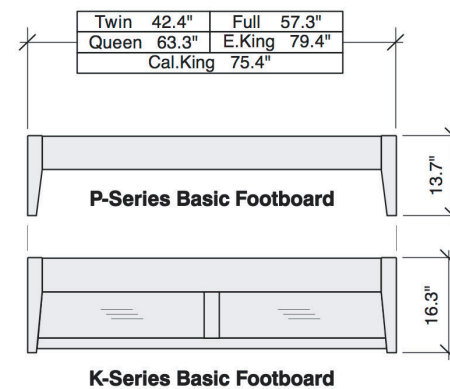

P-Series Basic Footboard

P-Series Footboard - Box 2 of 4

	Box H	Box W	Box L	Cubes	Net Wt.	Gr. Wt.
Twin	60mm	405mm	1150mm	0.028m3	6.0Kg	7.0Kg
PF-BAS-TWN-	2.4"	15.9"	45.3"	0.99cuft	13.2lb	15.4lb
Full	60mm	405mm	1540mm	0.037m3	7.0Kg	8.0Kg
PF-BAS-FUL-	2.4"	15.9"	60.6"	1.32cuft	15.4lb	17.6lb
Queen	60mm	405mm	1675mm	0.041m3	7.5Kg	9.0Kg
PF-BAS-QEN-	2.4"	15.9"	65.9"	1.44cuft	16.5lb	19.8lb
Eastern King	60mm	405mm	2140mm	0.052m3	8.5Kg	10.5Kg
PF-BAS-EKG-	2.4"	15.9"	84.3"	1.84cuft	18.7lb	23.1lb
California King	57mm	428mm	1994mm	0.049m3	8.0Kg	10.0Kg
PF-BAS-CKG-	2.2"	16.9"	78.5"	1.72cuft	17.6lb	22.0lb

K-Series Footboard - Box 2 of 4

	Box H	Box W	Box L	Cubes	Net Wt.	Gr. Wt.
Twin	50mm	485mm	1155mm	0.028m3	5.0Kg	7.0Kg
KF-BAS-TWN-	2.0"	19.1"	45.5"	0.99cuft	11.0lb	15.4lb
Full	50mm	485mm	1530mm	0.037m3	7.0Kg	9.0Kg
KF-BAS-FUL-	2.0"	19.1"	60.2"	1.31cuft	15.4lb	19.8lb
Queen	60mm	500mm	1695mm	0.051m3	10.0Kg	12.0Kg
KF-BAS-QEN-	2.4"	19.7"	66.7"	1.80cuft	22.0lb	26.5lb
Eastern King	60mm	485mm	2075mm	0.060m3	12.0Kg	15.0Kg
KF-BAS-EKG-	2.4"	19.1"	81.7"	2.13cuft	26.5lb	33.1lb
California King	57mm	475mm	1955mm	0.053m3	12.0Kg	15.0Kg
KF-BAS-CKG-	2.2"	18.7"	77.0"	1.87cuft	26.5lb	33.1lb

Assembled Product and Carton Dimensions*

*Please Note The Above Weights and Measures may be subject to change without notice.

SPICES BEDROOM COLLECTION