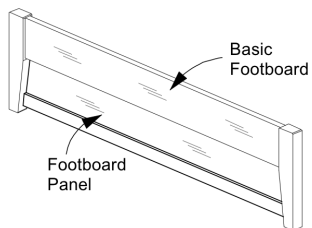

P-Series Accessories

Premium Collection Futon Drawers

	Box H	Box W	Box L	Cubes	Net Wt.	Gr. Wt.
Full	80mm	650mm	1100mm	0.057m3	15.5Kg	17.0Kg
SD-FUL-	3.1"	25.6"	43.3"	2.02cuft	34.2lb	37.5lb
Queen	80mm	650mm	1100mm	0.057m3	17.5Kg	19.0Kg
SD-QEN-	3.1"	25.6"	43.3"	2.02cuft	38.6lb	41.9lb

Twin/Full P-Series bed uses Full drawers, Queen/E.King uses Queen drawers.

Footboard Panel

	Box H	Box W	Box L	Cubes	Net Wt.	Gr. Wt.
Twin	35mm	230mm	1055mm	0.008m3	1.0Kg	1.5Kg
PP-TWN-	1.4"	9.1"	41.5"	0.30cuft	2.2lb	3.3lb
Full	35mm	230mm	1435mm	0.012m3	2.0Kg	2.5Kg
PP-FUL-	1.4"	9.1"	56.5"	0.41cuft	4.4lb	5.5lb
Queen	35mm	230mm	1575mm	0.013m3	2.5Kg	3.0Kg
PP-QEN-	1.4"	9.1"	62.0"	0.45cuft	5.5lb	6.6lb
Eastern King	35mm	230mm	2040mm	0.016m3	3.5Kg	4.0Kg
PP-EKG-	1.4"	9.1"	80.3"	0.58cuft	7.7lb	8.8lb
California King	35mm	230mm	1885mm	0.015m3	3.0Kg	3.5Kg
PP-CKG-	1.4"	9.1"	74.2"	0.54cuft	6.6lb	7.7lb

Folding Footboard Bench

Tray Up

Tray Down

Folding Footboard Bench (Dual System Footboard*)

	Box H	Box W	Box L	Cubes	Net Wt.	Gr. Wt.
Twin	130mm	565mm	1195mm	0.088m3	14.0Kg	15.5Kg
PF-FFB-TWN-	5.1"	22.2"	47.0"	3.10cuft	30.9lb	34.2lb
Full	130mm	565mm	1570mm	0.115m3	17.0Kg	19.0Kg
PF-FFB-FUL-	5.1"	22.2"	61.8"	4.07cuft	37.5lb	41.9lb
Queen	130mm	565mm	1725mm	0.127m3	18.5Kg	20.5Kg
PF-FFB-QEN-	5.1"	22.2"	67.9"	4.47cuft	40.8lb	45.2lb
Eastern King	130mm	565mm	2180mm	0.160m3	23.5Kg	26.0Kg
PF-FFB-EKG-	5.1"	22.2"	85.8"	5.65cuft	51.8lb	57.3lb
California King	128mm	552mm	2005mm	0.142m3	20.0Kg	22.0Kg
PF-FFB-CKG-	5.0"	21.7"	78.9"	5.00cuft	44.1lb	48.5lb