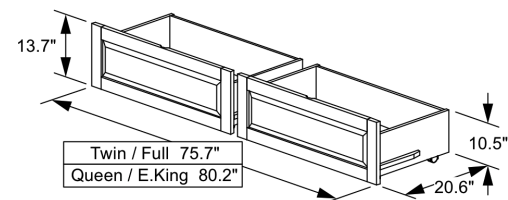

P-Series Accessories

Premium Collection Futon Drawers

	Box H	Box W	Box L	Cubes	Net Wt.	Gr. Wt.
Full	80mm	650mm	1100mm	0.057m3	15.5Kg	17.0Kg
SD-FUL-	3.1"	25.6"	43.3"	2.02cuft	34.2lb	37.5lb
Queen	80mm	650mm	1100mm	0.057m3	17.5Kg	19.0Kg
SD-QEN-	3.1"	25.6"	43.3"	2.02cuft	38.6lb	41.9lb

Twin/Full P-Series bed uses Full drawers, Queen/E.King uses Queen drawers.

Footboard Panel

	Box H	Box W	Box L	Cubes	Net Wt.	Gr. Wt.
Twin	35mm	230mm	1055mm	0.008m3	1.0Kg	1.5Kg
PP-TWN-	1.4"	9.1"	41.5"	0.30cuft	2.2lb	3.3lb
Full	35mm	230mm	1435mm	0.012m3	2.0Kg	2.5Kg
PP-FUL-	1.4"	9.1"	56.5"	0.41cuft	4.4lb	5.5lb
Queen	35mm	230mm	1575mm	0.013m3	2.5Kg	3.0Kg
PP-QEN-	1.4"	9.1"	62.0"	0.45cuft	5.5lb	6.6lb
Eastern King	35mm	230mm	2040mm	0.016m3	3.5Kg	4.0Kg
PP-EKG-	1.4"	9.1"	80.3"	0.58cuft	7.7lb	8.8lb
California King	35mm	230mm	1885mm	0.015m3	3.0Kg	3.5Kg
PP-CKG-	1.4"	9.1"	74.2"	0.54cuft	6.6lb	7.7lb

Folding Footboard Bench

Tray Up

Tray Down

Folding Footboard Bench (Dual System Footboard*)

	Box H	Box W	Box L	Cubes	Net Wt.	Gr. Wt.
Twin	130mm	565mm	1195mm	0.088m3	14.0Kg	15.5Kg
PF-FFB-TWN-	5.1"	22.2"	47.0"	3.10cuft	30.9lb	34.2lb
Full	130mm	565mm	1570mm	0.115m3	17.0Kg	19.0Kg
PF-FFB-FUL-	5.1"	22.2"	61.8"	4.07cuft	37.5lb	41.9lb
Queen	130mm	565mm	1725mm	0.127m3	18.5Kg	20.5Kg
PF-FFB-QEN-	5.1"	22.2"	67.9"	4.47cuft	40.8lb	45.2lb
Eastern King	130mm	565mm	2180mm	0.160m3	23.5Kg	26.0Kg
PF-FFB-EKG-	5.1"	22.2"	85.8"	5.65cuft	51.8lb	57.3lb
California King	128mm	552mm	2005mm	0.142m3	20.0Kg	22.0Kg
PF-FFB-CKG-	5.0"	21.7"	78.9"	5.00cuft	44.1lb	48.5lb

*Fits both K-Series and P-Series beds

K-Series Accessories

Cinnamon Storage Drawers (1 Pair per Box)

	Box H	Box W	Box L	Cubes	Net Wt.	Gr. Wt.
Twin/Full	124mm	512mm	1062mm	0.067m3	23.0Kg	24.0Kg
PDR-TWN/FUL-	4.9"	20.2"	41.8"	2.38cuft	50.7lb	52.9lb
Queen/Eastern King	154mm	512mm	1120mm	0.088m3	26.0Kg	28.0Kg
PDR-QEN/EKG-	6.1"	20.2"	44.1"	3.12cuft	57.3lb	61.7lb