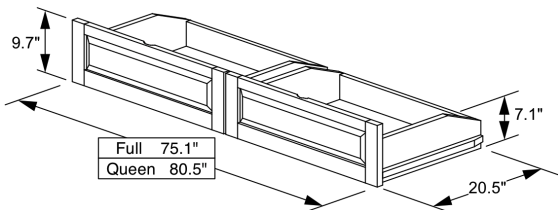

P-Series Accessories

Premium Collection Futon Drawers

	Box H	Box W	Box L	Cubes	Net Wt.	Gr. Wt.
Full	80mm	650mm	1100mm	0.057m3	15.5Kg	17.0Kg
SD-FUL-	3.1"	25.6"	43.3"	2.02cuft	34.2lb	37.5lb
Queen	80mm	650mm	1100mm	0.057m3	17.5Kg	19.0Kg
SD-QEN-	3.1"	25.6"	43.3"	2.02cuft	38.6lb	41.9lb

Twin/Full P-Series bed uses Full drawers, Queen/E.King uses Queen drawers.

Footboard Panel

	Box H	Box W	Box L	Cubes	Net Wt.	Gr. Wt.
Twin	35mm	230mm	1055mm	0.008m3	1.0Kg	1.5Kg
PP-TWN-	1.4"	9.1"	41.5"	0.30cuft	2.2lb	3.3lb
Full	35mm	230mm	1435mm	0.012m3	2.0Kg	2.5Kg
PP-FUL-	1.4"	9.1"	56.5"	0.41cuft	4.4lb	5.5lb
Queen	35mm	230mm	1575mm	0.013m3	2.5Kg	3.0Kg
PP-QEN-	1.4"	9.1"	62.0"	0.45cuft	5.5lb	6.6lb
Eastern King	35mm	230mm	2040mm	0.016m3	3.5Kg	4.0Kg
PP-EKG-	1.4"	9.1"	80.3"	0.58cuft	7.7lb	8.8lb
California King	35mm	230mm	1885mm	0.015m3	3.0Kg	3.5Kg
PP-CKG-	1.4"	9.1"	74.2"	0.54cuft	6.6lb	7.7lb

Folding Footboard Bench

Tray Up

Tray Down

Folding Footboard Bench (Dual System Footboard*)

	Box H	Box W	Box L	Cubes	Net Wt.	Gr. Wt.
Twin	130mm	565mm	1195mm	0.088m3	14.0Kg	15.5Kg
PF-FFB-TWN-	5.1"	22.2"	47.0"	3.10cuft	30.9lb	34.2lb
Full	130mm	565mm	1570mm	0.115m3	17.0Kg	19.0Kg
PF-FFB-FUL-	5.1"	22.2"	61.8"	4.07cuft	37.5lb	41.9lb
Queen	130mm	565mm	1725mm	0.127m3	18.5Kg	20.5Kg
PF-FFB-QEN-	5.1"	22.2"	67.9"	4.47cuft	40.8lb	45.2lb
Eastern King	130mm	565mm	2180mm	0.160m3	23.5Kg	26.0Kg
PF-FFB-EKG-	5.1"	22.2"	85.8"	5.65cuft	51.8lb	57.3lb
California King	128mm	552mm	2005mm	0.142m3	20.0Kg	22.0Kg
PF-FFB-CKG-	5.0"	21.7"	78.9"	5.00cuft	44.1lb	48.5lb

*Fits both K-Series and P-Series beds

K-Series Accessories

Cinnamon Storage Drawers (1 Pair per Box)

	Box H	Box W	Box L	Cubes	Net Wt.	Gr. Wt.
Twin/Full	124mm	512mm	1062mm	0.067m3	23.0Kg	24.0Kg
PDR-TWN/FUL-	4.9"	20.2"	41.8"	2.38cuft	50.7lb	52.9lb
Queen/Eastern King	154mm	512mm	1120mm	0.088m3	26.0Kg	28.0Kg
PDR-QEN/EKG-	6.1"	20.2"	44.1"	3.12cuft	57.3lb	61.7lb