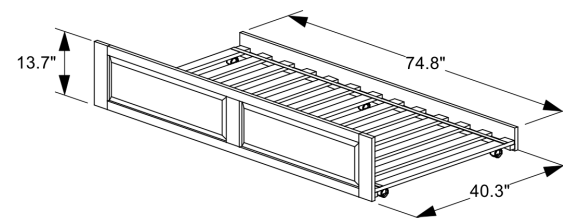

Twin/Full P-Series bed uses Full drawers, Queen/E.King uses Queen drawers.

Footboard Panel

	Box H	Box W	Box L	Cubes	Net Wt.	Gr. Wt.
Twin	35mm	230mm	1055mm	0.008m3	1.0Kg	1.5Kg
PP-TWN-	1.4"	9.1"	41.5"	0.30cuft	2.2lb	3.3lb
Full	35mm	230mm	1435mm	0.012m3	2.0Kg	2.5Kg
PP-FUL-	1.4"	9.1"	56.5"	0.41cuft	4.4lb	5.5lb
Queen	35mm	230mm	1575mm	0.013m3	2.5Kg	3.0Kg
PP-QEN-	1.4"	9.1"	62.0"	0.45cuft	5.5lb	6.6lb
Eastern King	35mm	230mm	2040mm	0.016m3	3.5Kg	4.0Kg
PP-EKG-	1.4"	9.1"	80.3"	0.58cuft	7.7lb	8.8lb
California King	35mm	230mm	1885mm	0.015m3	3.0Kg	3.5Kg
PP-CKG-	1.4"	9.1"	74.2"	0.54cuft	6.6lb	7.7lb

Folding Footboard Bench

Tray Up

Tray Down

Folding Footboard Bench (Dual System Footboard*)

	Box H	Box W	Box L	Cubes	Net Wt.	Gr. Wt.
Twin	130mm	565mm	1195mm	0.088m3	14.0Kg	15.5Kg
PF-FFB-TWN-	5.1"	22.2"	47.0"	3.10cuft	30.9lb	34.2lb
Full	130mm	565mm	1570mm	0.115m3	17.0Kg	19.0Kg
PF-FFB-FUL-	5.1"	22.2"	61.8"	4.07cuft	37.5lb	41.9lb
Queen	130mm	565mm	1725mm	0.127m3	18.5Kg	20.5Kg
PF-FFB-QEN-	5.1"	22.2"	67.9"	4.47cuft	40.8lb	45.2lb
Eastern King	130mm	565mm	2180mm	0.160m3	23.5Kg	26.0Kg
PF-FFB-EKG-	5.1"	22.2"	85.8"	5.65cuft	51.8lb	57.3lb
California King	128mm	552mm	2005mm	0.142m3	20.0Kg	22.0Kg
PF-FFB-CKG-	5.0"	21.7"	78.9"	5.00cuft	44.1lb	48.5lb

*Fits both K-Series and P-Series beds

K-Series Accessories

Cinnamon Storage Drawers (1 Pair per Box)

	Box H	Box W	Box L	Cubes	Net Wt.	Gr. Wt.
Twin/Full	124mm	512mm	1062mm	0.067m3	23.0Kg	24.0Kg
PDR-TWN/FUL-	4.9"	20.2"	41.8"	2.38cuft	50.7lb	52.9lb
Queen/Eastern King	154mm	512mm	1120mm	0.088m3	26.0Kg	28.0Kg
PDR-QEN/EKG-	6.1"	20.2"	44.1"	3.12cuft	57.3lb	61.7lb

Note: Also compatible with selected Spices Bunk Beds.

Cinnamon Trundle Bed (Packed in 2 Boxes)

	Box H	Box W	Box L	Cubes	Net Wt.	Gr. Wt.
Rails - Box 1 of 2	100mm	380mm	1970mm	0.075m3	13.0Kg	15.0Kg
PBT1-TWN-	3.9"	15.0"	77.6"	2.64cuft	28.7lb	33.1lb
Slats - Box 2 of 2	130mm	160mm	1030mm	0.021m3	8.5Kg	9.5Kg
PBT2-TWN-	5.1"	6.3"	40.6"	0.76cuft	18.7lb	20.9lb