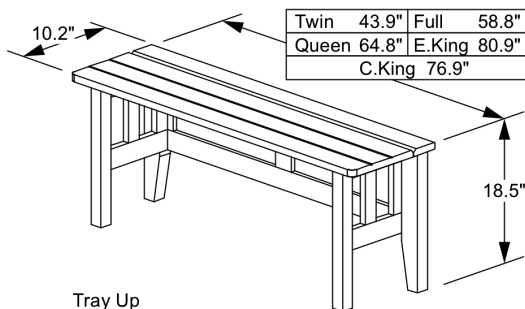

P-Series Accessories

Premium Collection Futon Drawers

	Box H	Box W	Box L	Cubes	Net Wt.	Gr. Wt.
Full	80mm	650mm	1100mm	0.057m3	15.5Kg	17.0Kg
SD-FUL-	3.1"	25.6"	43.3"	2.02cuft	34.2lb	37.5lb
Queen	80mm	650mm	1100mm	0.057m3	17.5Kg	19.0Kg
SD-QEN-	3.1"	25.6"	43.3"	2.02cuft	38.6lb	41.9lb

Twin/Full P-Series bed uses Full drawers, Queen/E.King uses Queen drawers.

Footboard Panel

	Box H	Box W	Box L	Cubes	Net Wt.	Gr. Wt.
Twin	35mm	230mm	1055mm	0.008m3	1.0Kg	1.5Kg
PP-TWN-	1.4"	9.1"	41.5"	0.30cuft	2.2lb	3.3lb
Full	35mm	230mm	1435mm	0.012m3	2.0Kg	2.5Kg
PP-FUL-	1.4"	9.1"	56.5"	0.41cuft	4.4lb	5.5lb
Queen	35mm	230mm	1575mm	0.013m3	2.5Kg	3.0Kg
PP-QEN-	1.4"	9.1"	62.0"	0.45cuft	5.5lb	6.6lb
Eastern King	35mm	230mm	2040mm	0.016m3	3.5Kg	4.0Kg
PP-EKG-	1.4"	9.1"	80.3"	0.58cuft	7.7lb	8.8lb
California King	35mm	230mm	1885mm	0.015m3	3.0Kg	3.5Kg
PP-CKG-	1.4"	9.1"	74.2"	0.54cuft	6.6lb	7.7lb

Folding Footboard Bench

Tray Up

Tray Down

Folding Footboard Bench (Dual System Footboard*)

	Box H	Box W	Box L	Cubes	Net Wt.	Gr. Wt.
Twin	130mm	565mm	1195mm	0.088m3	14.0Kg	15.5Kg
PF-FFB-TWN-	5.1"	22.2"	47.0"	3.10cuft	30.9lb	34.2lb
Full	130mm	565mm	1570mm	0.115m3	17.0Kg	19.0Kg
PF-FFB-FUL-	5.1"	22.2"	61.8"	4.07cuft	37.5lb	41.9lb
Queen	130mm	565mm	1725mm	0.127m3	18.5Kg	20.5Kg
PF-FFB-QEN-	5.1"	22.2"	67.9"	4.47cuft	40.8lb	45.2lb
Eastern King	130mm	565mm	2180mm	0.160m3	23.5Kg	26.0Kg
PF-FFB-EKG-	5.1"	22.2"	85.8"	5.65cuft	51.8lb	57.3lb
California King	128mm	552mm	2005mm	0.142m3	20.0Kg	22.0Kg
PF-FFB-CKG-	5.0"	21.7"	78.9"	5.00cuft	44.1lb	48.5lb

*Fits both K-Series and P-Series beds

K-Series Accessories

Cinnamon Storage Drawers (1 Pair per Box)

	Box H	Box W	Box L	Cubes	Net Wt.	Gr. Wt.
Twin/Full	124mm	512mm	1062mm	0.067m3	23.0Kg	24.0Kg
PDR-TWN/FUL-	4.9"	20.2"	41.8"	2.38cuft	50.7lb	52.9lb
Queen/Eastern King	154mm	512mm	1120mm	0.088m3	26.0Kg	28.0Kg
PDR-QEN/EKG-	6.1"	20.2"	44.1"	3.12cuft	57.3lb	61.7lb